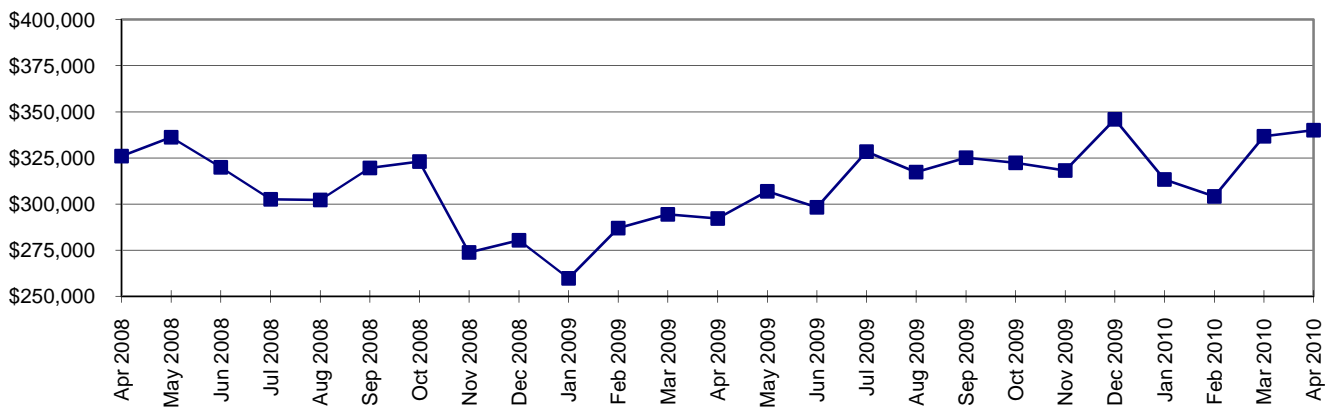

Average Selling Prices

May 3, 2010

April 2010

Single Family Homes (Greater Victoria Only)

Condominiums (All Areas)

Townhomes (All Areas)