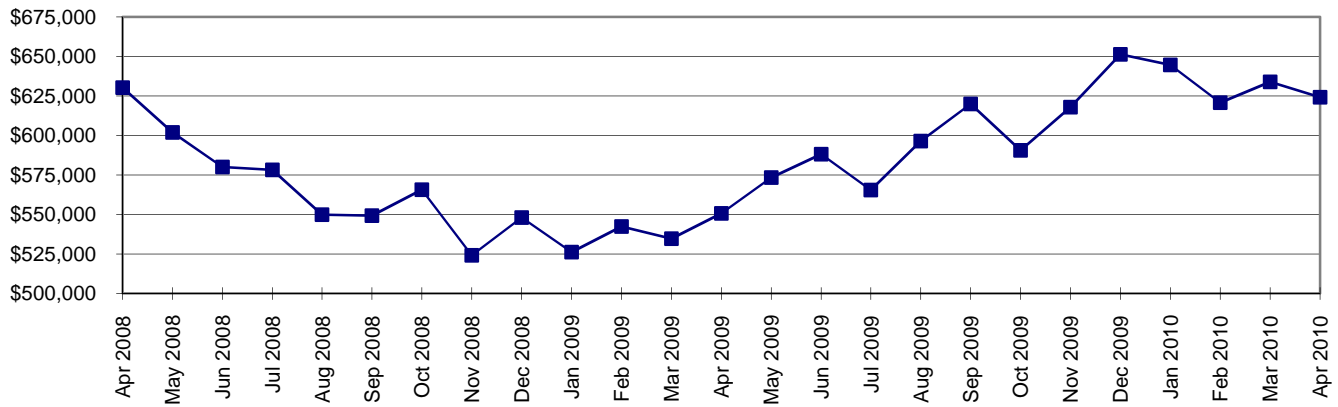

Average Selling Prices

May 3, 2010

April 2010

Single Family Homes (Greater Victoria Only)

Condominiums (All Areas)

Townhomes (All Areas)